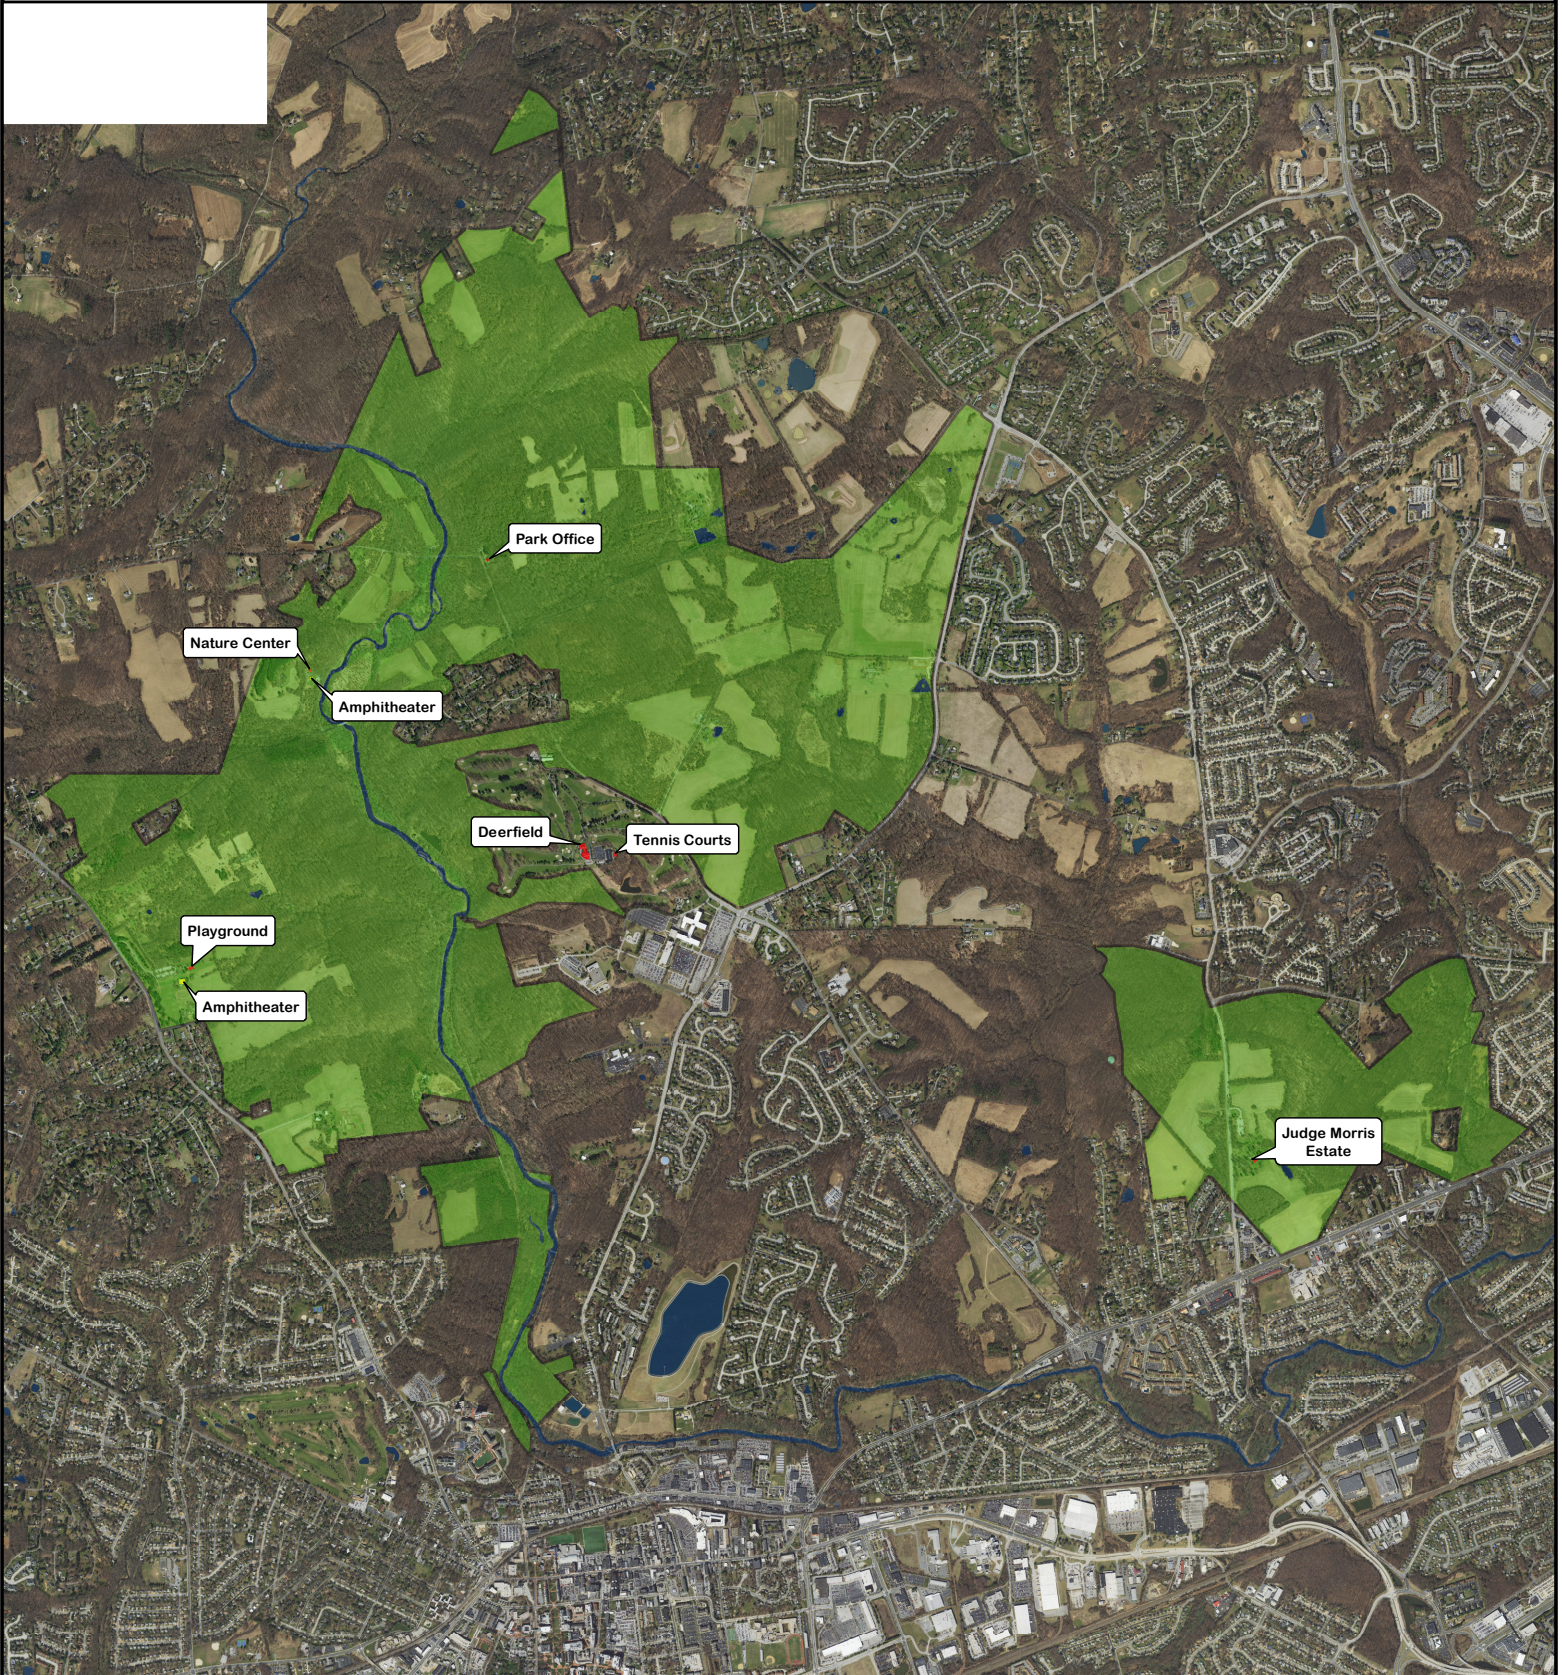

White Clay Creek State Park

Areas with Firearm Restrictions

Legend

-  Restricted - No Firearms (1.1 acres)
-  No Firearms During Events (0.3 acres)
-  White Clay Creek State Park (3,522 acres)

Department of Natural Resources
and Environmental Control
Division of Parks & Recreation